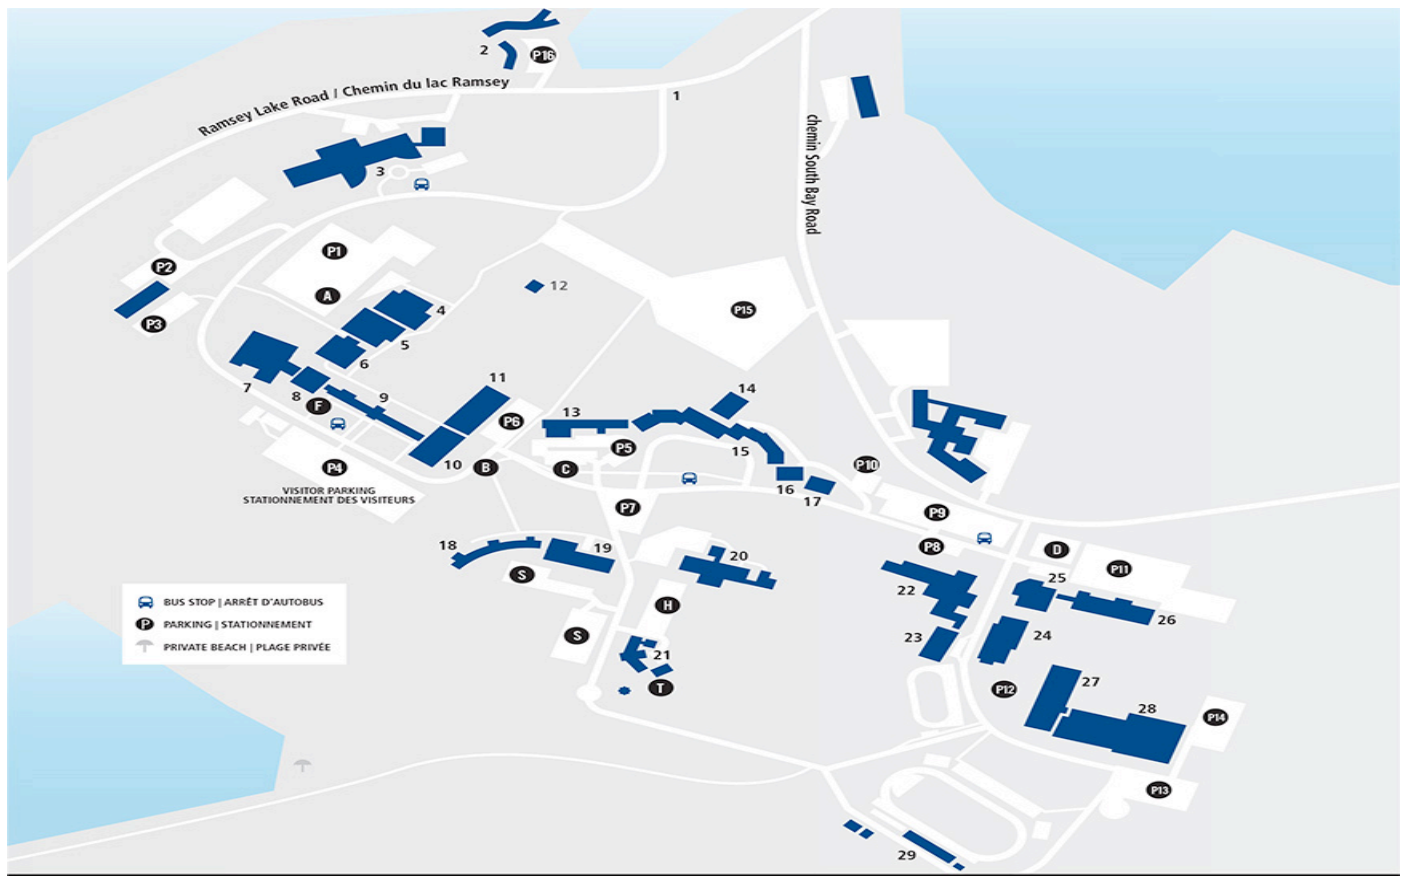

# Directions to and at Laurentian University

**From Toronto, ON:** Follow Hwy 400 north to Hwy 69 to Sudbury. Turn right onto Paris at Regent Street intersection. Right onto Ramsey Lake Road from Paris. Approximate travel time is 4 hours.

**From Ottawa, ON:** Follow TransCan Hwy 17 west through North Bay to Sudbury. Follow the Kingsway to Paris Street. Turn left onto Paris and then left at Paris and Ramsey Lake Road. Approximate travel time is 5.5 hours.

**From Sault Ste. Marie, ON:** Follow TransCan Hwy 17 east to Sudbury via southwest bypass. Turn left onto Long Lake Road, and follow straight to Paris Street. Turn right onto Ramsey Lake Road from Paris. Approximate travel time is 3.5 hours.

**From Timmins, ON:** Follow Hwy 144 south to Sudbury. Follow straight to Elm Street and turn right onto Paris. Follow Paris and turn left onto Ramsey Lake Road. Approximate travel time is 3 hours.

- 1 Main entrance
- 2 Vale Living with Lakes Centre
- 3 Willet Green Miller Centre
- 4 Fraser Auditorium
- 5 Science II Building
- 6 Science I Building
- 7 J.N. Desmarais Library
- 8 Classroom Building
- 9 Arts Building
- 10 Great Hall
- 11 R.D. Parker Building